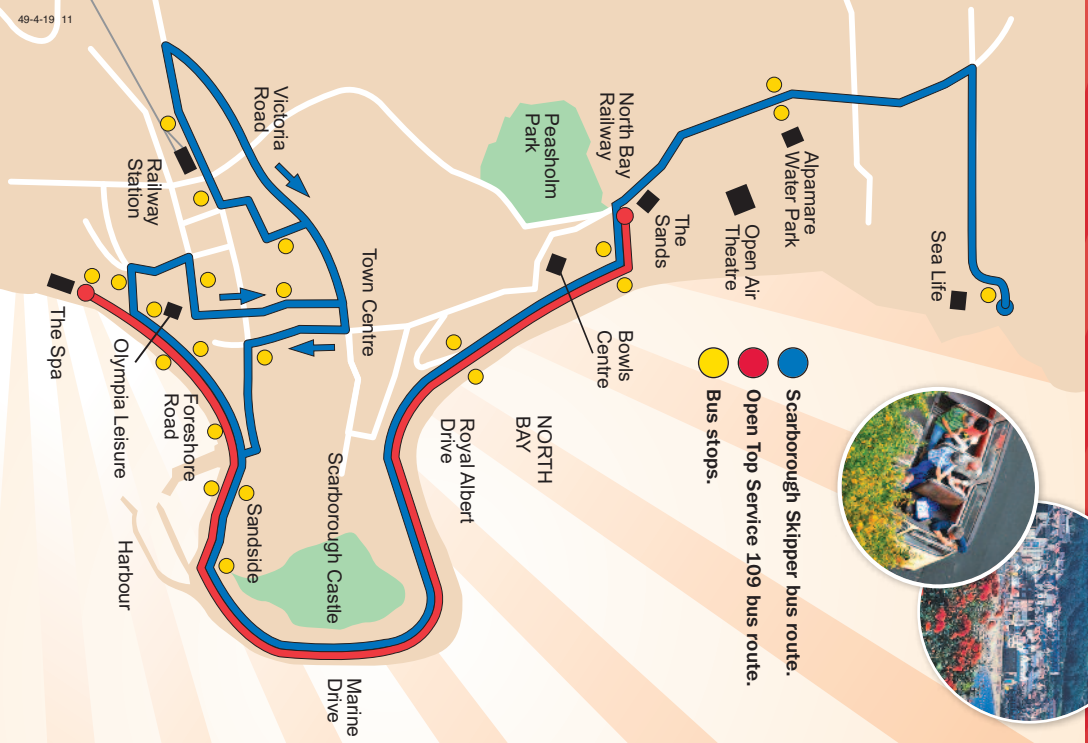

Open Top bus routes 2019

Scarborough Open Top seafront buses run every day from 6 April until 3 November 2019. Scarborough Skipper buses run weekends and school holidays, from 6 April until 29 September 2019.

See Scarborough's biggest attractions!

- Scarborough Skipper bus route.
- Open Top Service 109 bus route.
- Bus stops.

Travel Centre, Railway Station, Scarborough.

Busline: 01482 59 29 29 | eastyorkshirebuses.co.uk | @EYBuses

Service 109

2019