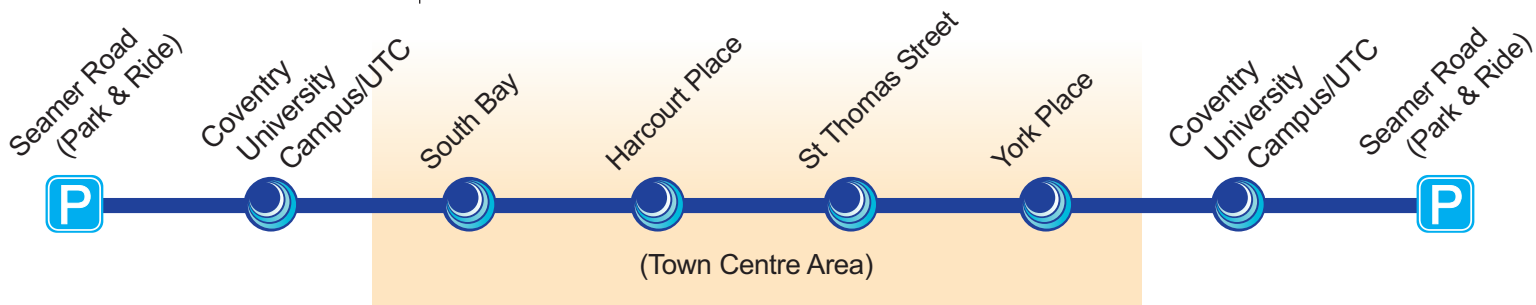

Finding a parking spot in the Town Centre can be a hassle. But not with Park & Ride. Buses every 15 minutes, 7 days a week from Seamer Road and Filey Road Park & Ride sites.

Only a 15 minute ride to the Town Centre and lots of FREE parking too! So take Park & Ride to town - for work, for shopping or explore the delights of this fantastic seaside resort.

## Service 64

Buses between Seamer Road & Scarborough Town Centre

seamer road  
**PARK AND RIDE**

Buses run every 15 minutes, and take about 15 minutes to reach the town centre.  
**Peak Season** runs from the start of the school Easter holidays until the first week of September.  
**Off-peak Season** runs at all other times.

## Service 165

Buses between Filey Road & Scarborough Town Centre

filey road  
**PARK AND RIDE**

Buses run every 15 minutes, and take about 15 minutes to reach the town centre.  
**Peak Season** runs from the start of the school Easter holidays until the first week of September.  
**Off-peak Season** runs at all other times.

## scarborough PARK AND RIDE

Kids go FREEE!

Park & Ride buses from Seamer Road & Filey Road 7 days a week!

**Service 64**  
Buses between Seamer Road & Scarborough Town Centre

**Service 165**  
Buses between Filey Road & Scarborough Town Centre