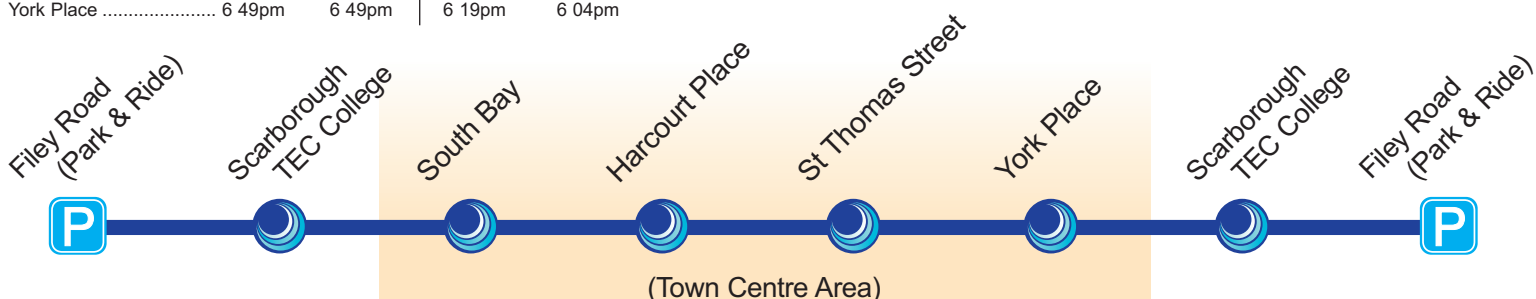

Service 165

Buses between Filey Road & Scarborough Town Centre

filey road
PARK AND RIDE

Buses run every 15 minutes, and take about 15 minutes to reach the town centre.
Peak Season runs from the start of the school Easter holidays until the first week of September.
Off-peak Season runs at all other times.

	Peak Season		Off-peak Season	
	Mon-Sat	Sun	Mon-Sat	Sun
First bus from Filey Road	7 05am	9 05am	7 05am	1005am
Last bus from York Place	6 49pm	6 49pm	6 19pm	6 04pm