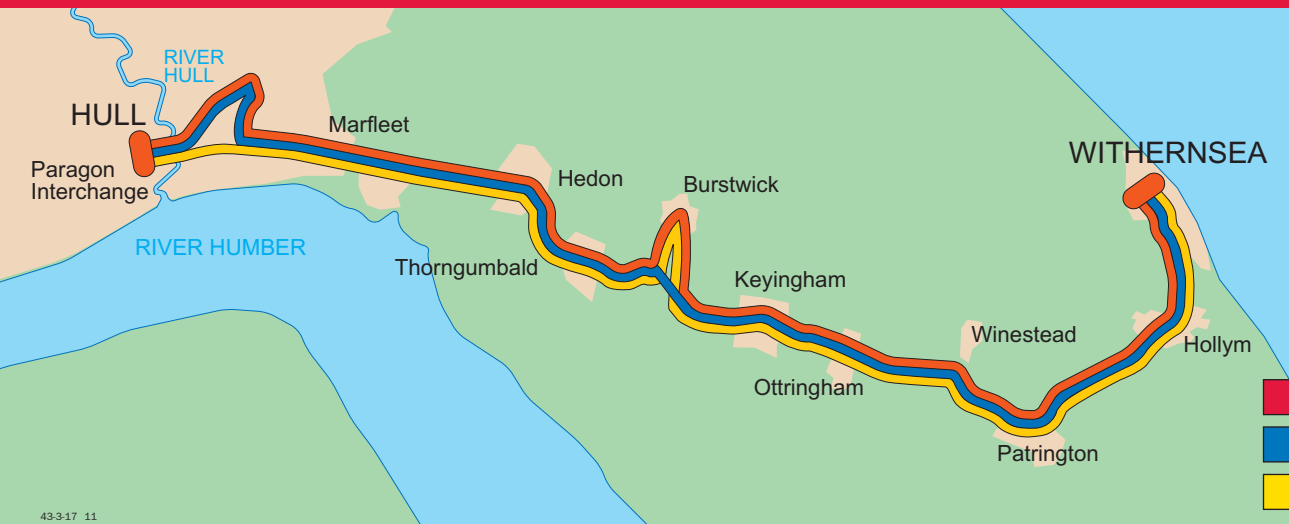

Hedon Road into Hull - 77
Holderness Road into Hull - 75, 76

Now track your bus!

Got a smart phone?

Visit www.eyms.co.uk to get a live countdown to when your bus will arrive.

Buses every 20 minutes!

Buses run between Hedon and Hull every 20 minutes Monday to Saturday. See our Hedon Buses timetable for more journeys.

Hedon Road towards Withernsea - 77
Holderness Road towards Withernsea - 75, 76

Codes:
O: On school days this bus calls at Withernsea School.
F: This bus runs on Fridays only.

Buses every 20 minutes!

Buses run between Hull and Hedon every 20 minutes Monday to Saturday. See our Hedon Buses timetable for more journeys.

Your bus routes

Withernsea : Patrington : Keyingham : Hedon : Hull

Local Bus Travel Centre, Bannister Street, Withernsea.

BusLine: 01482 59 29 29
www.eyms.co.uk
www.twitter.com/EYBuses

So easy, low floor, easy access buses.