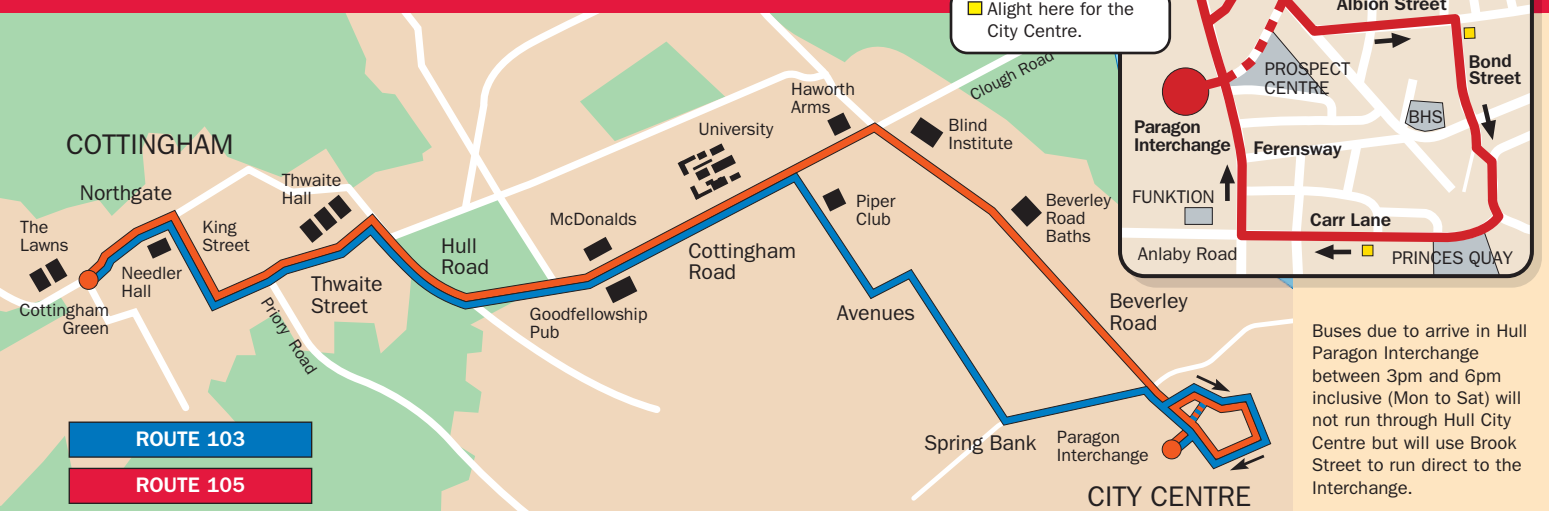

Avenues & Cottingham buses
For more buses to the Avenues and Cottingham see our Service 115 timetable leaflet.

Stay connected!
Service 103/105 buses now have FREE Wi-Fi. So you can stay up-to-date whilst on the move!

BusLine: 01482 59 29 29
www.eyms.co.uk
www.twitter.com/EYBuses

Your bus routes

Hull City Centre : Beverley Rd/Avenues : University : Cottingham

City Centre Bus Route

Buses due to arrive in Hull Paragon Interchange between 3pm and 6pm inclusive (Mon to Sat) will not run through Hull City Centre but will use Brook Street to run direct to the Interchange.

Monday to Friday

Table with 20 columns and 10 rows showing bus times for Monday to Friday. Destinations include Cottingham (The Lawns), Cottingham Green, Thwaite Street, Hull University, Newland Avenue, Carr Lane, and Hull (Paragon Interchange).

Table with 20 columns and 10 rows showing bus times for Monday to Friday. Destinations include Cottingham (The Lawns), Cottingham Green, Thwaite Street, Hull University, Newland Avenue, Carr Lane, and Hull (Paragon Interchange).