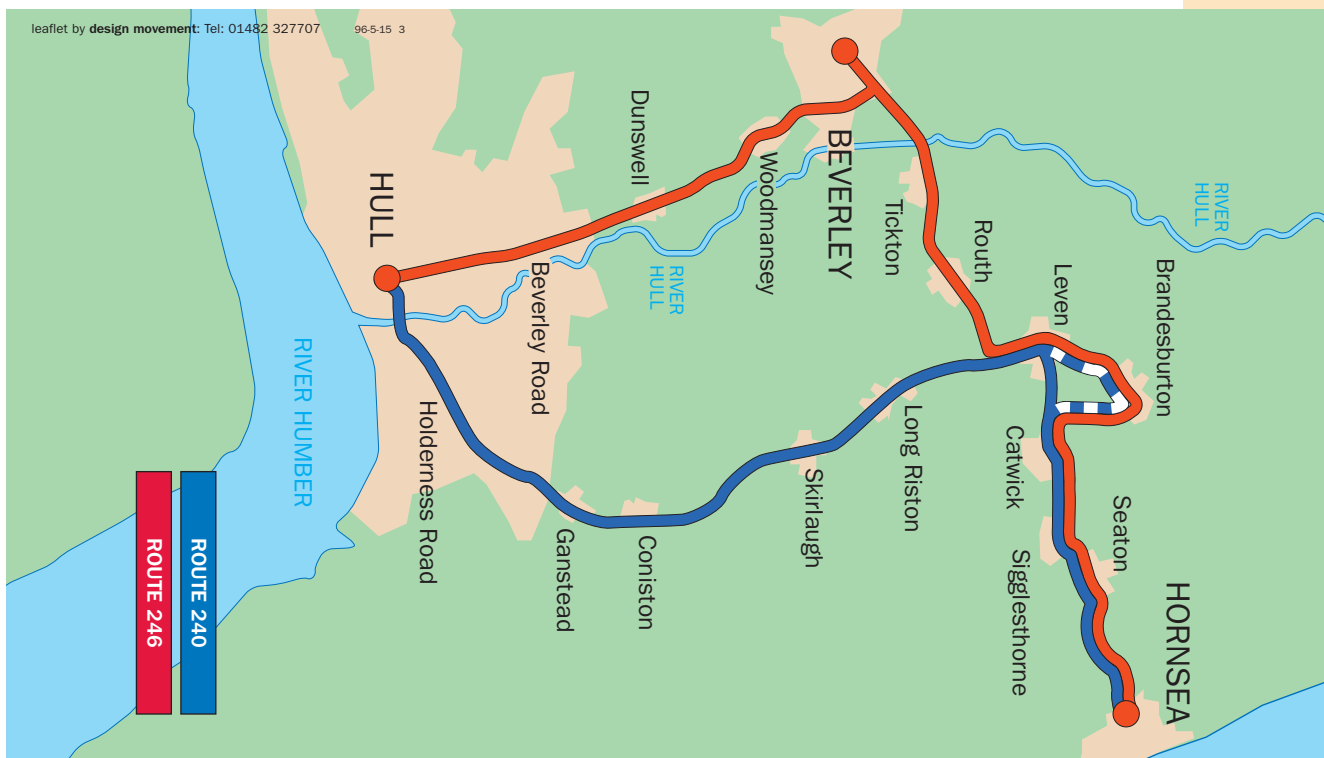

Codes:

H: On school days this journey is extended to Hymers College.
LS: On school days this journey runs via Longcroft School.

BusLine: 01482 59 29 29
www.eyms.co.uk
[www.twitter.com/EYBuses](https://twitter.com/EYBuses)

So easy, low floor, easy access buses.

All bus times and fares correct as at the date shown above but are subject to alteration. If in doubt please phone BusLine: 01482 59 29 29

BusLine: 01482 59 29 29 | www.eyms.co.uk | [www.twitter.com/EYBuses](https://twitter.com/EYBuses)

Low floor, easy access buses.

Local Bus Travel Centre, Cliff Road, Hornsea.
BusLine: 01482 59 29 29 | www.eyms.co.uk | [www.twitter.com/EYBuses](https://twitter.com/EYBuses)

Your bus routes
Hornsea : Brandesburton : Beverley/Tickton : Hull