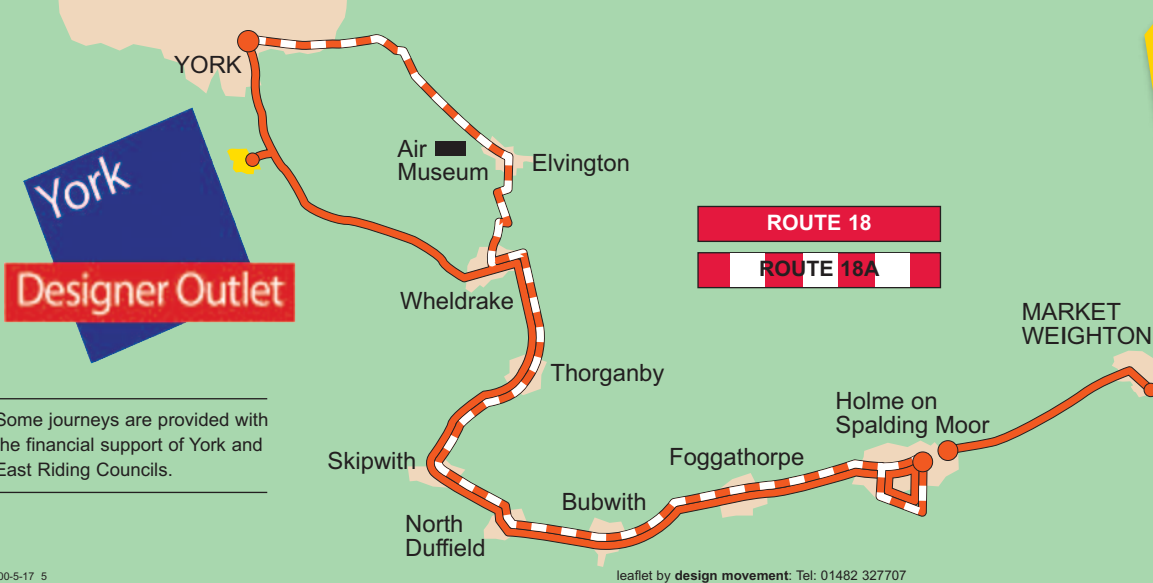

Market Weighton : Holme on Spalding Moor : Bubwith : Designer Outlet : York

Some journeys are provided with the financial support of York and East Riding Councils.

100-5-17 5

leaflet by design movement: Tel: 01482 327707

Your bus route

SERVICE 18

For superb shopping at the Designer Outlet and city of York!

SERVICE 18A

Catch our Sunday bus to the amazing Yorkshire Air Museum!

BusLine: 01482 59 29 29
www.eyms.co.uk
[www.twitter.com/EYBuses](https://twitter.com/EYBuses)

EYMS Bus Depot,
 Railway Street,
 Pocklington.

- : Sunday buses to Yorkshire Air Museum!
- : Market Weighton
- : Holme on Spalding Moor
- : Bubwith
- : Wheldrake
- : York Designer Outlet
- : York City Centre

Use Service 18 for York and Designer Outlet.

Service 18

Reissued: May 2017.

EYMS **90** YEARS

1926-2016