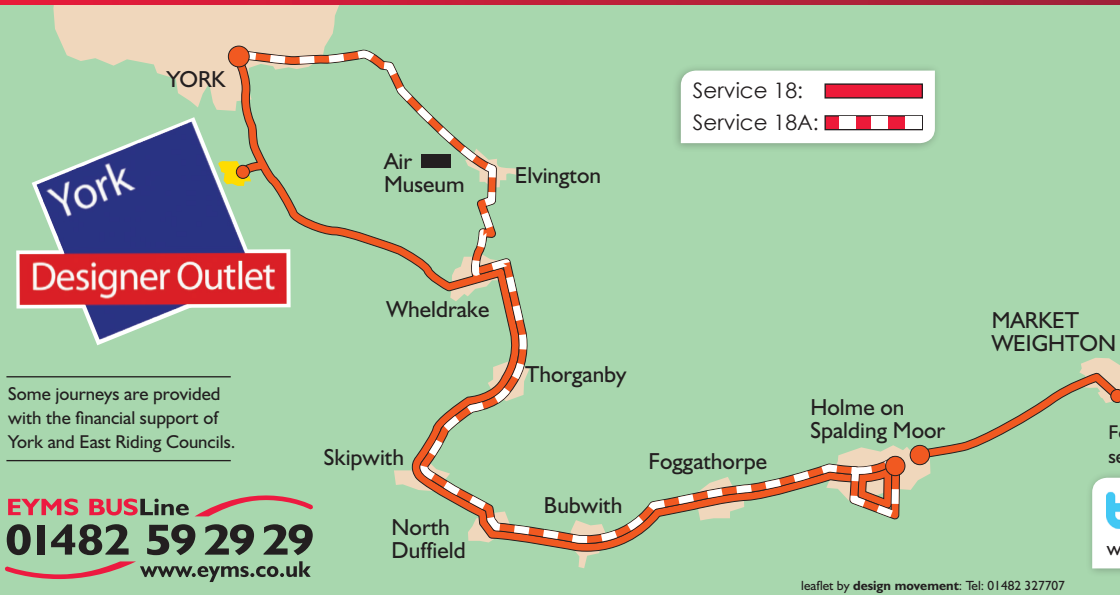

CODES:
NS: These buses do not run on Saturdays.
S: This bus only runs on Saturdays.
FS: These buses run Fridays and Saturdays only.

Catch Service X46 from Hull or Beverley!
 Get the X46 from Hull or Beverley and change onto Service 18 at Market Weighton to get to York Designer Outlet.

THROUGH CONNECTIONS:
 Through connection at Holme on Spalding Moor, so you won't have to change buses. Through fares are available.

SUNDAY & BANK HOLIDAYS		18A a.m.	18A a.m.	18A p.m.	18A p.m.
Holme on Spalding Moor (Village Hall)	9 00	11 00	1 00	3 00	3 06
Foggathorpe	9 06	11 06	1 06	3 06	
Bubwith (Chip Shop).....	9 11	11 11	1 11	3 11	
North Duffield (Post Office).....	9 15	11 15	1 15	3 15	
Skipwith (Village Green).....	9 20	11 20	1 20	3 20	
Thorngarby (Jefferson Arms).....	9 28	11 28	1 28	3 28	
Wheldrake (Wenlock Arms).....	9 33	11 33	1 33	3 33	
Elvington Air Museum	9 40	11 40	1 40	3 40	
York (Piccadilly)	9 55	11 55	1 55	3 55	

SUNDAY & BANK HOLIDAYS		18A a.m.	18A noon	18A p.m.	18A p.m.
York (Merchantgate)	10 00	12 00	2 00	5 10	
Elvington Air Museum	10 10	12 10	2 10	5 20	
Wheldrake (Wenlock Arms).....	10 20	12 20	2 20	5 30	
Thorngarby (Jefferson Arms).....	10 25	12 25	2 25	5 35	
Skipwith (Village Green).....	10 33	12 33	2 33	5 43	
North Duffield (Post Office).....	10 38	12 38	2 38	5 48	
Bubwith (Chip Shop)	10 42	12 42	2 42	5 52	
Foggathorpe	10 47	12 47	2 47	5 57	
Holme on Spalding Moor (Back Lane).....	10 53	12 53	2 53	-	
Holme on Spalding Moor (Blacksmiths Arms).....	-	-	-	6 03	
Holme on Spalding Moor (Village Hall)	10 55	12 55	2 55	-	

◆ Market Weighton ◆ Holme on Spalding Moor ◆ Bubwith ◆ Designer Outlet ◆ York ◆

Your bus route

SERVICE 18
 For superb shopping at the Designer Outlet and city of York!

SERVICE 18A
 Catch our Sunday bus to the amazing Elvington Air Museum!