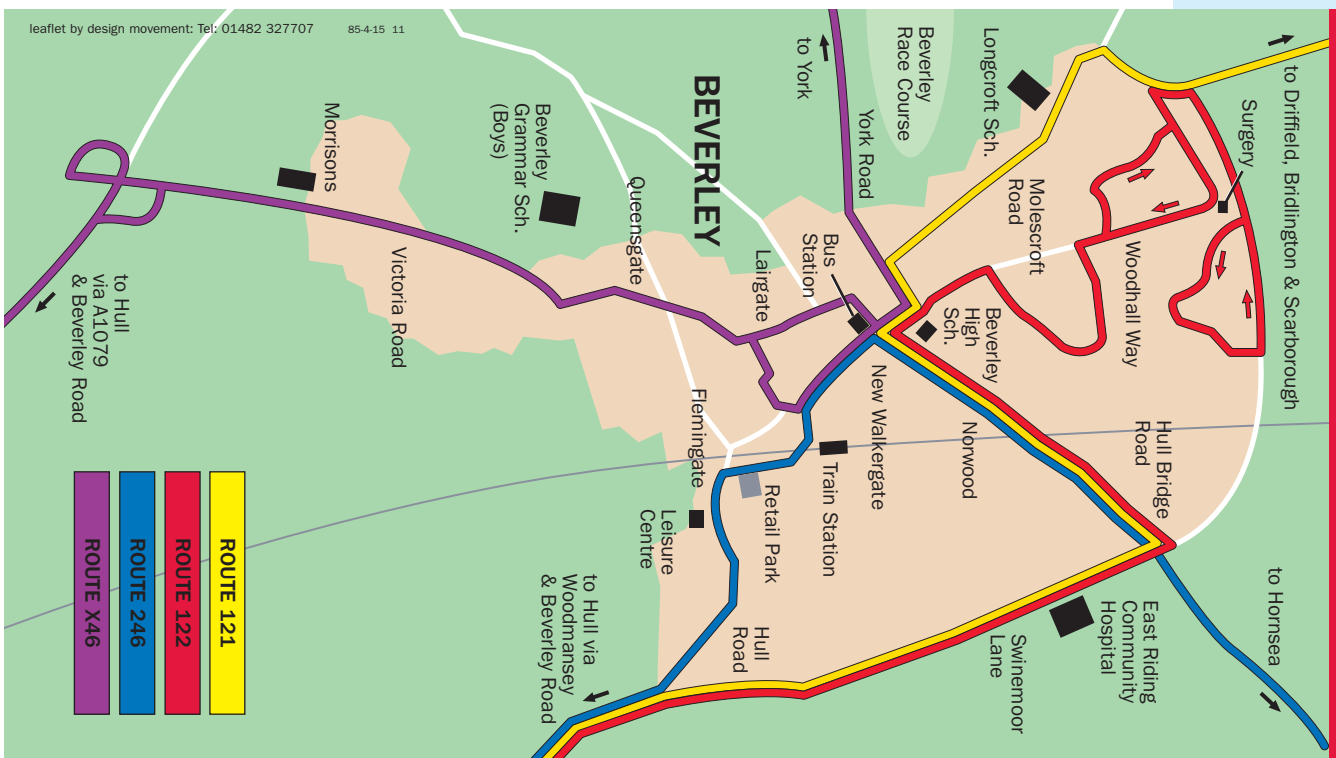

Sunday & Bank Holiday

	121 a.m.	121 a.m.	121 a.m.	121 a.m.	121 a.m.	X47 p.m.	121 p.m.	X46 p.m.	121 p.m.	121 p.m.	X47 p.m.	121 p.m.	X46 p.m.	121 p.m.	121 p.m.	X46 p.m.	121 p.m.	121 p.m.	X47 p.m.	121 p.m.	X47 p.m.		
Molescroft (Inn).....	7 08	8 28	9 23	1023	1123	-	1223	-	1 23	2 23	-	3 23	-	4 23	-	5 23	6 23	-	7 23	8 23	-	9 23	
Beverley (Sow Hill Bus Station) ..	7 15	8 35	9 35	1035	1135	1213	1235	1 13	1 35	2 35	3 13	3 35	4 13	4 35	5 13	5 35	6 30	7 13	7 30	8 30	9 13	9 30	1130
Beverley (Normandy Avenue).....	-	-	-	-	-	1221	-	1 21	-	-	3 21	-	4 21	-	5 21	-	7 18	-	-	9 18	-	1135	-
Woodmansey (Warton Arms)	7 26	8 46	9 46	1046	1146	-	1246	-	1 46	2 46	-	3 46	-	4 46	-	5 46	6 39	-	7 39	8 39	-	9 39	-
Dunswell (China Red)	7 32	8 52	9 52	1052	1152	-	1252	-	1 52	2 52	-	3 52	-	4 52	-	5 52	6 44	-	7 44	8 44	-	9 44	-
Beverley Road (Haworth Arms) ..	7 41	9 01	1001	1101	1201	1241	1 01	1 36	2 01	3 01	3 41	4 01	4 36	5 01	5 41	6 01	6 52	7 32	7 52	8 52	9 38	9 52	1155
Hull (Carr Lane, Primark)	7 55	9 15	1015	1115	1215	1255	1 15	1 50	2 15	3 15	3 55	4 15	4 50	5 15	5 55	6 15	7 02	7 42	8 02	9 02	9 48	1002	1205
Hull Paragon Interchange	7 58	9 18	1018	1118	1218	1258	1 18	1 53	2 18	3 18	3 58	4 18	4 53	5 18	5 58	6 18	7 05	7 45	8 05	9 05	9 51	1005	-

Blue background:
From Sunday 24 May until Saturday 5 September these journeys will run 5 minutes later than shown to allow for busy Summer traffic.

All bus times and fares correct as at the date shown above but are subject to alteration. If in doubt please phone BusLine: 01482 59 29 29

BusLine: 01482 59 29 29 | www.eyms.co.uk | [www.twitter.com/EYBuses](https://twitter.com/EYBuses)

Low floor, easy access buses.

Local Bus Travel Centre, Sow Hill Bus Station, Beverley.
BusLine: 01482 59 29 29 | www.eyms.co.uk | [www.twitter.com/EYBuses](https://twitter.com/EYBuses)

Your bus route
Molescroft : Beverley : Dunswell : Hull